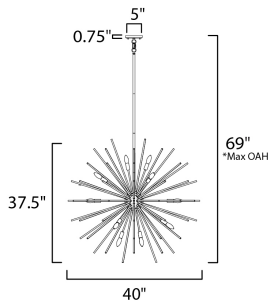

PRODUCT DESCRIPTION

A dazzling burst of Clear glass rods extend from a classic sputnik shape finished in a bright Polished Chrome or warm Satin Brass. Available in two sizes of pendants and as a ceiling fixture, this unique look is a statement piece designed to attract attention.

*max overall height

MEASUREMENTS

DIMENSION : 40" L x 40" W x 37.5" H
 MAX OAH : 69" OAH
 CANOPY : 5" W x 0.75" H x 5" L
 HANGING WEIGHT : 22.88 lb

LAMPING

INPUT VOLTAGE : 120V
 BULB : 16 x 60W Incandescent E12 Candelabra , 960W Total
 BULB INCLUDED : (Not Included)
 DIMMABLE : Y