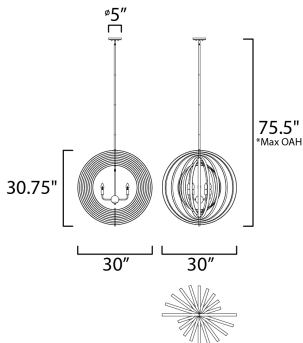

PRODUCT DESCRIPTION

A fun and unique design the features numerous concentric rings finished Black on the outside and Gold on the inside that pivot from a center point. The rings can be configured from completely flat to full repeated symmetry and anything in between to allow flexibility in the design.

*max overall height

MEASUREMENTS

- DIMENSION : 30" L x 30" W x 31" H
- MAX OAH : 75.5" OAH
- CANOPY : 5" W x 0.75" H x 5" L
- HANGING WEIGHT : 21.34 lb

LAMPING

- INPUT VOLTAGE : 120V
- BULB : 5 x 60W Incandescent E12 Candelabra , 300W Total
- BULB INCLUDED : (Not Included)
- DIMMABLE : Yes

FINISHES OPTION

-  Black / Gold (BKGLD)
-  Polished Nickel / Black (PNBK)

MATERIAL

Steel

RATINGS

cULus
Dry Location

ADDITIONAL

ADJUSTABLE
SLOPE: 90
OPERATING TEMPERATURE:
-20°C (-4°F), 40°C (104°F)