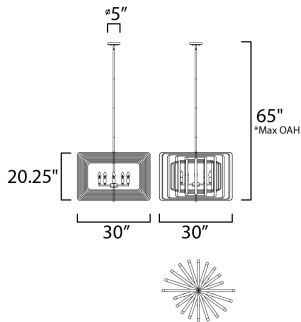

**PRODUCT DESCRIPTION**

A fun and unique design the features numerous concentric rings finished Black on the outside and Gold on the inside that pivot from a center point. The rings can be configured from completely flat to full repeated symmetry and anything in between to allow flexibility in the design.

\*max overall height

**MEASUREMENTS**

- DIMENSION : 30" L x 30" W x 20.75" H
- MAX OAH : 65" OAH
- CANOPY : 5" W x 0.75" H x 5" L
- HANGING WEIGHT : 21.34 lb

**LAMPING**

- INPUT VOLTAGE : 120V
- BULB : 5 x 60W Incandescent E12 Candelabra , 300W Total
- BULB INCLUDED : (Not Included)
- DIMMABLE : Yes

**FINISHES OPTION**

-  Black / Gold (BKGLD)
-  Polished Nickel / Black (PNBK)

**MATERIAL**

Steel

**RATINGS**

cULus  
Dry Location

**ADDITIONAL**

ADJUSTABLE  
SLOPE: 90  
OPERATING TEMPERATURE:  
-20°C (-4°F), 40°C (104°F)