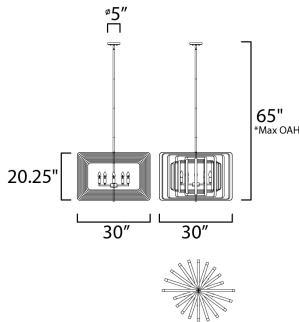

**PRODUCT DESCRIPTION**

A fun and unique design the features numerous concentric rings finished Black on the outside and Gold on the inside that pivot from a center point. The rings can be configured from completely flat to full repeated symmetry and anything in between to allow flexibility in the design.

\*max overall height

**MEASUREMENTS**

- DIMENSION : 30" L x 30" W x 20.75" H
- MAX OAH : 65" OAH
- CANOPY : 5" W x 0.75" H x 5" L
- HANGING WEIGHT : 21.34 lb

**LAMPING**

- INPUT VOLTAGE : 120V
- BULB : 5 x 60W Incandescent E12 Candelabra , 300W Total
- BULB INCLUDED : (Not Included)
- DIMMABLE :

**FINISHES OPTION**

-  Black / Gold (BKGLD)
-  Polished Nickel / Black (PNBK)

**MATERIAL**

Steel

**RATINGS**

cULus  
Dry Location

**ADDITIONAL**

SLOPE: 90  
OPERATING TEMPERATURE:  
-20°C (-4°F), 40°C (104°F)