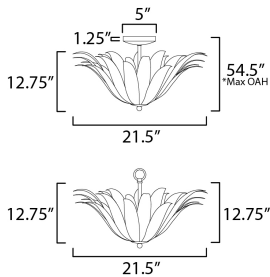

**MEASUREMENTS**

DIMENSION : 21.5" L x 21.5" W x 12.75" H  
 MAX OAH : 54.5" OAH  
 CANOPY : 5" W x 1.25" H x 5" L  
 HANGING WEIGHT : 7.26 lb

**LAMPING**

INPUT VOLTAGE : 120V  
 BULB : 3 x 60W Incandescent E26 , 180W Total  
 BULB INCLUDED : (Not Included)  
 DIMMABLE : Triac or ELV