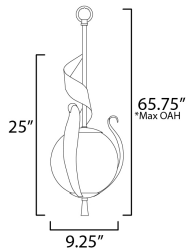

MEASUREMENTS

DIMENSION : 9.25" L x 9.25" W x 25" H
 MAX OAH : 65.75" OAH
 CANOPY : 5" W x 1.25" H x 5" L
 HANGING WEIGHT : 4.55 lb

LAMPING

INPUT VOLTAGE : 120V
 BULB : 1 x 40W Incandescent E26 Medium , 40W Total
 BULB INCLUDED : (Not Included)
 DIMMABLE : Triac or ELV (Phase Dim)

*max overall height

FINISHES OPTION

 Gold Leaf (GL)

GLASS

Clear Ribbed CR

MATERIAL

Steel,Glass,Aluminum,

RATINGS