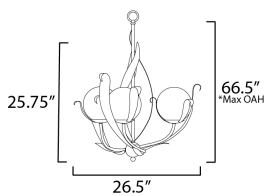

MEASUREMENTS

DIMENSION : 26.5" L x 26.5" W x 25.75" H
 MAX OAH : 66.5" OAH
 CANOPY : 5" W x 1.25" H x 5" L
 HANGING WEIGHT : 9.25 lb

LAMPING

INPUT VOLTAGE : 120V
 BULB : 3 x 60W Incandescent E12 Candelabra , 180W Total
 BULB INCLUDED : (Not Included)
 DIMMABLE : Triac or ELV (Phase Dim)