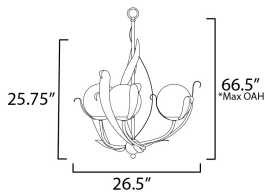

MEASUREMENTS

DIMENSION : 26.5" L x 26.5" W x 25.75" H
 MAX OAH : 66.5" OAH
 CANOPY : 5" W x 1.25" H x 5" L
 HANGING WEIGHT : 9.25 lb

LAMPING

INPUT VOLTAGE : 120V
 BULB : 3 x 60W Incandescent E12 Candelabra , 180W Total
 BULB INCLUDED : (Not Included)
 DIMMABLE : Triac or ELV (Phase Dim)