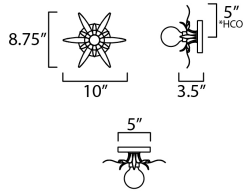

LAMPING

INPUT VOLTAGE : 120V
BULB : 1 x 60W Incandescent E26 Medium , 60W Total
BULB INCLUDED : (Not Included)
DIMMABLE :
LIGHTING_DIRECTION : Omni