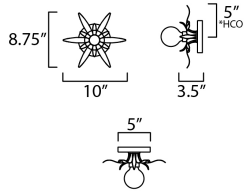

LAMPING

INPUT VOLTAGE : 120V
BULB : 1 x 60W Incandescent E26 Medium , 60W Total
BULB INCLUDED : (Not Included)
DIMMABLE : Triac or ELV
LIGHTING_DIRECTION : Omni