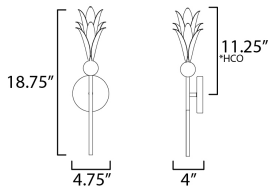

LAMPING

- INPUT VOLTAGE : 120V
- BULB : 1 x 60W Incandescent E12 Candelabra , 60W Total
- BULB INCLUDED : (Not Included)
- DIMMABLE : Y
- LIGHTING_DIRECTION : Up