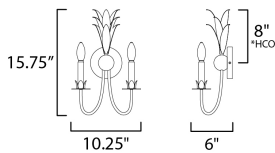

LAMPING

INPUT VOLTAGE : 120V
BULB : 2 x 60W Incandescent E12 Candelabra , 120W Total
BULB INCLUDED : (Not Included)
DIMMABLE : Y
LIGHTING_DIRECTION : Up