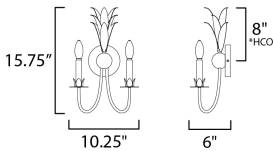

LAMPING

INPUT VOLTAGE : 120V
BULB : 2 x 60W Incandescent E12 Candelabra , 120W Total
BULB INCLUDED : (Not Included)
DIMMABLE : Y
LIGHTING_DIRECTION : Up