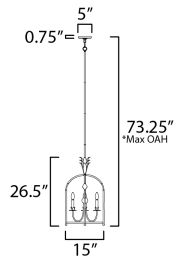

MEASUREMENTS

DIMENSION : 15" L x 15" W x 26.5" H
 MAX OAH : 73.25" OAH
 CANOPY : 5" W x 0.75" H x 5" L
 HANGING WEIGHT : 7.3 lb

LAMPING

INPUT VOLTAGE : 120V
 BULB : 3 x 60W Incandescent E12 Candelabra , 180W Total
 BULB INCLUDED : (Not Included)
 DIMMABLE : Y