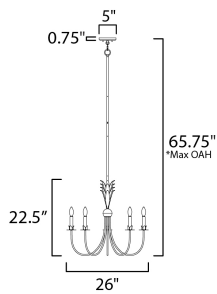

**MEASUREMENTS**

- DIMENSION : 26" L x 26" W x 22.5" H
- MAX OAH : 65.75" OAH
- CANOPY : 5" W x 0.75" H x 5" L
- HANGING WEIGHT : 5.94 lb

**LAMPING**

- INPUT VOLTAGE : 120V
- BULB : 5 x 60W Incandescent E12 Candelabra , 300W Total
- BULB INCLUDED : (Not Included)
- DIMMABLE : Y