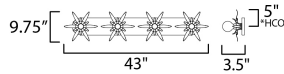

LAMPING

INPUT VOLTAGE : 120V
BULB : 4 x 60W Incandescent E26 Medium , 240W Total
BULB INCLUDED : (Not Included)
DIMMABLE : Y
LIGHTING_DIRECTION : Omni