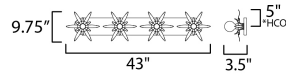

LAMPING

INPUT VOLTAGE : 120V
BULB : 4 x 60W Incandescent E26 Medium , 240W Total
BULB INCLUDED : (Not Included)
DIMMABLE : Y
LIGHTING_DIRECTION : Omni