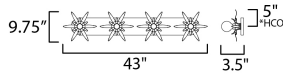

LAMPING

INPUT VOLTAGE : 120V
BULB : 4 x 60W Incandescent E26 Medium , 240W Total
BULB INCLUDED : (Not Included)
DIMMABLE : Triac or ELV
LIGHTING_DIRECTION : Omni