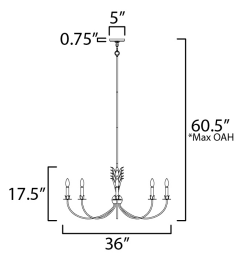

MEASUREMENTS

DIMENSION : 36" L x 36" W x 17.5" H
 MAX OAH : 60.5" OAH
 CANOPY : 5" W x 0.75" H x 5" L
 HANGING WEIGHT : 8 lb

LAMPING

INPUT VOLTAGE : 120V
 BULB : 8 x 60W Incandescent E12 Candelabra , 480W Total
 BULB INCLUDED : (Not Included)
 DIMMABLE : Y