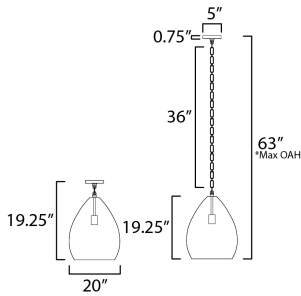

MEASUREMENTS

DIMENSION : 20" L x 20" W x 19.25" H
 MAX OAH : 63" OAH
 CANOPY : 5" W x 0.75" H x 5" L
 HANGING WEIGHT : 16.654 lb

LAMPING

INPUT VOLTAGE : 120V
 BULB : 1 x 100W Incandescent E26 Medium , 100W Total
 BULB INCLUDED : (Not Included)
 DIMMABLE : Triac or ELV (Phase Dim)

*max overall height

FINISHES OPTION

 Antique Brass (AB)

MATERIAL

Steel

RATINGS

cULus
 Dry Location

ADDITIONAL