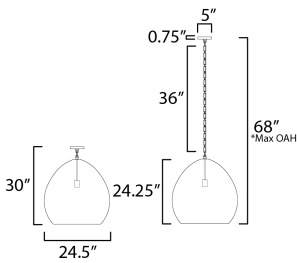

\*max overall height

**MEASUREMENTS**

- DIMENSION : 24.5" L x 24.5" W x 24.25" H
- MAX OAH : 68" OAH
- CANOPY : 5" W x 0.75" H x 5" L
- HANGING WEIGHT : 20.9 lb

**LAMPING**

- INPUT VOLTAGE : 120V
- BULB : 1 x 100W Incandescent E26 Medium , 100W Total
- BULB INCLUDED : (Not Included)
- DIMMABLE : Triac or ELV (Phase Dim)