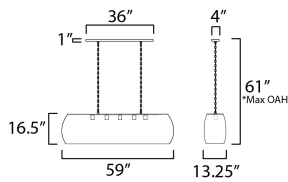

MEASUREMENTS

DIMENSION : 59" L x 13.25" W x 16.5" H
 MAX OAH : 61" OAH
 CANOPY : 4" W x 1" H x 36" L
 HANGING WEIGHT : 61.7294 lb

LAMPING

INPUT VOLTAGE : 120V
 BULB : 5 x 60W Incandescent E26 Medium , 300W Total
 BULB INCLUDED : (Not Included)
 DIMMABLE : Triac or ELV (Phase Dim)

*max overall height

FINISHES OPTION

 Antique Brass (AB)

MATERIAL

Steel

RATINGS

cULus
 Dry Location

ADDITIONAL