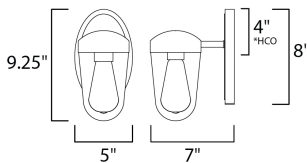

LAMPING

INPUT VOLTAGE : 120V
BULB : 1 x 60W Incandescent E26 Medium , 60W Total
BULB INCLUDED : (Included)
DIMMABLE : Yes
LIGHTING_DIRECTION : Down