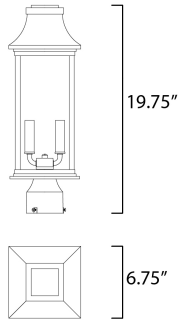

PRODUCT DESCRIPTION

Inspired by classic coach gas lanterns, the Vicksburg collection features die-cast aluminum construction finished in Black with Clear glass. The candle sleeves are done in a contrasting off-white finish to add dimension to the lantern. Available in numerous sizes and configurations including a handsome pocket wall.

MEASUREMENTS

DIMENSION : 6.75" L x 6.75" W x 19.75" H
 HANGING WEIGHT : 4.8 lb

LAMPING

INPUT VOLTAGE : 120V
 BULB : 2 x 40W Incandescent E12 Candelabra , 80W Total
 BULB INCLUDED : (Not Included)
 DIMMABLE : Yes