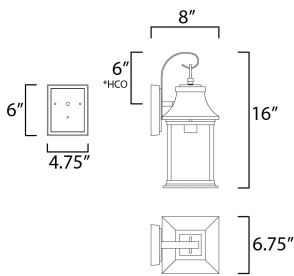

PRODUCT DESCRIPTION

Inspired by classic coach gas lanterns, the Vicksburg collection features die-cast aluminum construction finished in Black with Clear glass. The candle sleeves are done in a contrasting off-white finish to add dimension to the lantern. Available in numerous sizes and configurations including a handsome pocket wall.

MEASUREMENTS

DIMENSION : 6.75" W x 16" H x 8" Ext
BACK PLATE : 4.75" W x 6" H x 6" HCO
HANGING WEIGHT : 4.1 lb

LAMPING

INPUT VOLTAGE : 120V
BULB : 1 x 60W Incandescent E26 Medium , 60W Total
BULB INCLUDED : (Not Included)
DIMMABLE : Yes
LIGHTING_DIRECTION : Down

FINISHES OPTION

Black (BK)

GLASS

Clear CL

MATERIAL

Aluminum, Glass

RATINGS

cETLus
Wet Location

ADDITIONAL

INSTALL UP/DOWN: Down
OPERATING TEMPERATURE:
-20°C (-4°F), 40°C (104°F)

Always consult a qualified electrician before installing any lighting product.