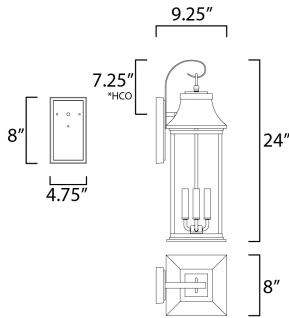

PRODUCT DESCRIPTION

Inspired by classic coach gas lanterns, the Vicksburg collection features die-cast aluminum construction finished in Black with Clear glass. The candle sleeves are done in a contrasting off-white finish to add dimension to the lantern. Available in numerous sizes and configurations including a handsome pocket wall.

MEASUREMENTS

DIMENSION : 8" W x 24" H x 9.25" Ext
BACK PLATE : 4.75" W x 8" H x 7.25" HCO
HANGING WEIGHT : 7.3 lb

LAMPING

INPUT VOLTAGE : 120V
BULB : 3 x 40W Incandescent E12 Candelabra , 120W Total
BULB INCLUDED : (Not Included)
DIMMABLE : Yes
LIGHTING_DIRECTION : Up

FINISHES OPTION

Black (BK)

GLASS

Clear CL

MATERIAL

Aluminum, Glass

RATINGS

cETLus
Wet Location

ADDITIONAL

INSTALL UP/DOWN: Up
OPERATING TEMPERATURE:
-20°C (-4°F), 40°C (104°F)

Always consult a qualified electrician before installing any lighting product.