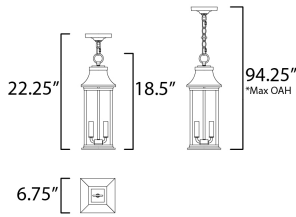

PRODUCT DESCRIPTION

Inspired by classic coach gas lanterns, the Vicksburg collection features die-cast aluminum construction finished in Black with Clear glass. The candle sleeves are done in a contrasting off-white finish to add dimension to the lantern. Available in numerous sizes and configurations including a handsome pocket wall.

MEASUREMENTS

DIMENSION : 6.75" L x 6.75" W x 18.5" H
 MAX OAH : 94.25" OAH
 CANOPY : 5" W x 1.25" H x 5" L
 HANGING WEIGHT : 5.72 lb

LAMPING

INPUT VOLTAGE : 120V
 BULB : 2 x 40W Incandescent E12 Candelabra , 80W Total
 BULB INCLUDED : (Not Included)
 DIMMABLE : Yes

*max overall height

FINISHES OPTION

 Black (BK)

GLASS

Clear CL

MATERIAL

Aluminum, Glass

RATINGS