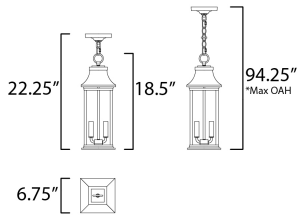

PRODUCT DESCRIPTION

Inspired by classic coach gas lanterns, the Vicksburg collection features die-cast aluminum construction finished in Black with Clear glass. The candle sleeves are done in a contrasting off-white finish to add dimension to the lantern. Available in numerous sizes and configurations including a handsome pocket wall.

MEASUREMENTS

DIMENSION : 6.75" L x 6.75" W x 18.5" H
 MAX OAH : 94.25" OAH
 CANOPY : 5" W x 1.25" H x 5" L
 HANGING WEIGHT : 5.72 lb

LAMPING

INPUT VOLTAGE : 120V
 BULB : 2 x 40W Incandescent E12 Candelabra , 80W Total
 BULB INCLUDED : (Not Included)
 DIMMABLE : Yes

*max overall height

FINISHES OPTION

 Black (BK)

GLASS

Clear CL

MATERIAL

Aluminum, Glass

RATINGS