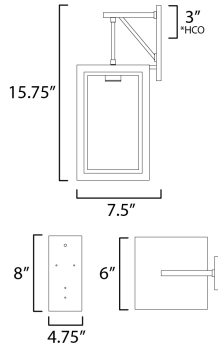

PRODUCT DESCRIPTION

Two-tone frames of Black or White with internal Gold frames provides a neoclassical approach to the squared coach lantern. The sconces jut out from the wall on well-defined trusses that add a contemporary element. Delivering a classic design that suits most exteriors, this collection adds interest in the interior contrasting frame of Gold that secures clear glass panes to diffuse the lamp within.