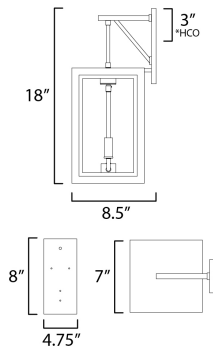

PRODUCT DESCRIPTION

Two-tone frames of Black or White with internal Gold frames provides a neoclassical approach to the squared coach lantern. The sconces jut out from the wall on well-defined trusses that add a contemporary element. Delivering a classic design that suits most exteriors, this collection adds interest in the interior contrasting frame of Gold that secures clear glass panes to diffuse the lamp within.