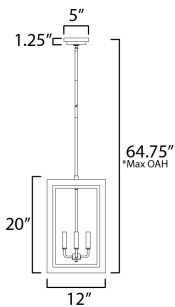

PRODUCT DESCRIPTION

Two-tone frames of Black or White with internal Gold frames provides a neoclassical approach to the squared coach lantern. The sconces jut out from the wall on well-defined trusses that add a contemporary element. Delivering a classic design that suits most exteriors, this collection adds interest in the interior contrasting frame of Gold that secures clear glass panes to diffuse the lamp within.

*max overall height

MEASUREMENTS

DIMENSION : 12" L x 12" W x 20" H
 MAX OAH : 64.75" OAH
 CANOPY : 5" W x 1.25" H x 5" L
 HANGING WEIGHT : 7.7 lb

LAMPING

INPUT VOLTAGE : 120V
 BULB : 4 x 40W Incandescent E12 Candelabra , 160W Total
 BULB INCLUDED : (Not Included)