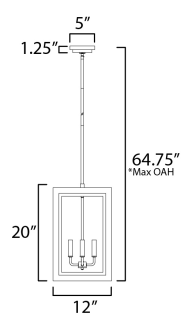

PRODUCT DESCRIPTION

Two-tone frames of Black or White with internal Gold frames provides a neoclassical approach to the squared coach lantern. The sconces jut out from the wall on well-defined trusses that add a contemporary element. Delivering a classic design that suits most exteriors, this collection adds interest in the interior contrasting frame of Gold that secures clear glass panes to diffuse the lamp within.

- MEASUREMENTS**
 DIMENSION : 12" L x 12" W x 20" H
 MAX OAH : 64.75" OAH
 CANOPY : 5" W x 1.25" H x 5" L
 HANGING WEIGHT : 7.7 lb
- LAMPING**
 INPUT VOLTAGE : 120V
 BULB : 4 x 40W Incandescent E12 Candelabra , 160W Total
 BULB INCLUDED : (Not Included)
 DIMMABLE : Y

*max overall height

FINISHES OPTION

-  Black / Gold (BKGLD)
-  White/Gold (WTGLD)

GLASS

Clear CL

MATERIAL

Aluminum, Glass

RATINGS