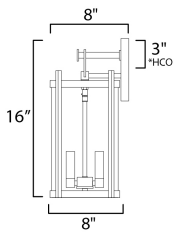

LAMPING

INPUT VOLTAGE : 120V
BULB : 2 x 40W Incandescent E12 Candelabra , 80W Total
BULB INCLUDED : (Not Included)
DIMMABLE : Y
LIGHTING_DIRECTION : Up