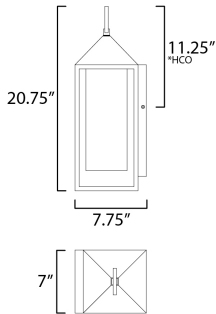

PRODUCT DESCRIPTION

A refreshing take on classic outdoor lanterns, this collection features a pyramid capped top with Satin White glass hurricanes housed within. No additional panels of glass are used to frame the lantern, providing an attractive, low maintenance look for outdoors.