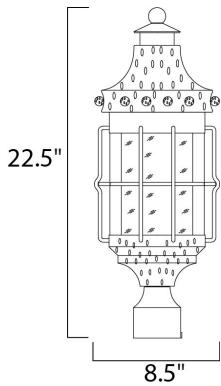

**PRODUCT DESCRIPTION**

Nantucket is a traditional, early American style collection from Maxim Lighting International in Country Forge finish with Seedy glass.

**MEASUREMENTS**

DIMENSION : 8.5" L x 8.5" W x 22.5" H

HANGING WEIGHT : 9.24 lb

**LAMPING**

INPUT VOLTAGE : 120V

BULB : 3 x 40W Incandescent E12 Candelabra , 120W Total

BULB INCLUDED : (Not Included)

DIMMABLE : Yes

**FINISHES OPTION**

 Country Forge (CF)