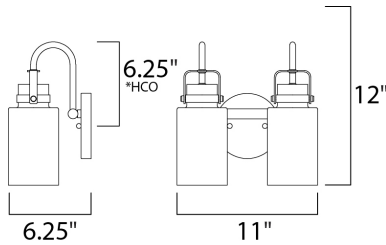

**MEASUREMENTS**

- DIMENSION : 11" W x 12" H x 6.25" Ext
- BACK PLATE : 5.11" W x 5.11" H x 6.7" HCO
- HANGING WEIGHT : 3.26 lb

**LAMPING**

- INPUT VOLTAGE : 120V
- BULB : 2 x 60W Incandescent E26 Medium , 120W Total
- BULB INCLUDED : (Not Included)
- DIMMABLE : Yes