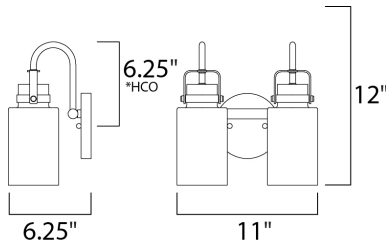

MEASUREMENTS

DIMENSION : 11" W x 12" H x 6.25" Ext
 BACK PLATE : 5.11" W x 5.11" H x 6.7" HCO
 HANGING WEIGHT : 3.26 lb

LAMPING

INPUT VOLTAGE : 120V
 BULB : 2 x 60W Incandescent E26 Medium , 120W Total
 BULB INCLUDED : (Not Included)
 DIMMABLE : Yes