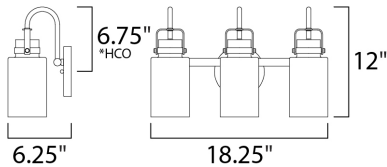

MEASUREMENTS

DIMENSION : 18.25" W x 12" H x 6.25" Ext
 BACK PLATE : 5.11" W x 5.11" H x 6.7" HCO
 HANGING WEIGHT : 4.81 lb

LAMPING

INPUT VOLTAGE : 120V
 BULB : 3 x 60W Incandescent E26 Medium , 180W Total
 BULB INCLUDED : (Not Included)
 DIMMABLE : Yes