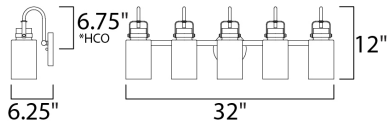

**MEASUREMENTS**

DIMENSION : 32" W x 12" H x 6.25" Ext  
 BACK PLATE : 5.11" W x 5.11" H x 6.7" HCO  
 HANGING WEIGHT : 7.93 lb

**LAMPING**

INPUT VOLTAGE : 120V  
 BULB : 5 x 60W Incandescent E26 Medium , 300W Total  
 BULB INCLUDED : (Not Included)  
 DIMMABLE : Yes