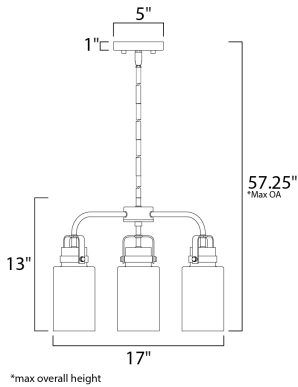

MEASUREMENTS

- DIMENSION : 17" W x 13" H
- MAX OAH : 57.25" OAH
- CANOPY : 5" W x 1" H
- HANGING WEIGHT : 4.2 lb

LAMPING

- INPUT VOLTAGE : 120V
- BULB : 3 x 60W Incandescent E26 Medium , 180W Total
- BULB INCLUDED : (Not Included)
- DIMMABLE : Yes