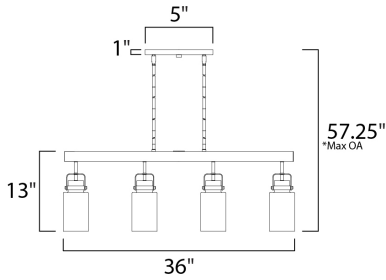

MEASUREMENTS

- DIMENSION : 36" L x 5" W x 13" H
- MAX OAH : 57.25" OAH
- CANOPY : 5" W x 1" H
- HANGING WEIGHT : 4.89 lb

LAMPING

- INPUT VOLTAGE : 120V
- BULB : 4 x 60W Incandescent E26 Medium , 240W Total
- BULB INCLUDED : (Not Included)
- DIMMABLE : Yes

*max overall height

FINISHES OPTION

GLASS

Clear CL

MATERIAL

Steel, Glass

RATINGS

cULus
Dry Location