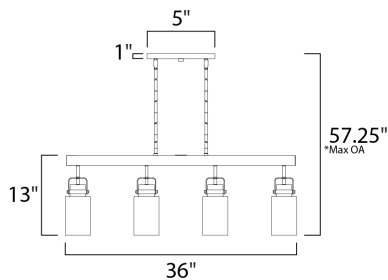

**MEASUREMENTS**

- DIMENSION : 36" L x 5" W x 13" H
- MAX OAH : 57.25" OAH
- CANOPY : 5" W x 1" H
- HANGING WEIGHT : 4.89 lb

**LAMPING**

- INPUT VOLTAGE : 120V
- BULB : 4 x 60W Incandescent E26 Medium , 240W Total
- BULB INCLUDED : (Not Included)
- DIMMABLE : Yes

\*max overall height

**FINISHES OPTION**

**GLASS**

Clear CL

**MATERIAL**

Steel, Glass

**RATINGS**

cULus  
Dry Location