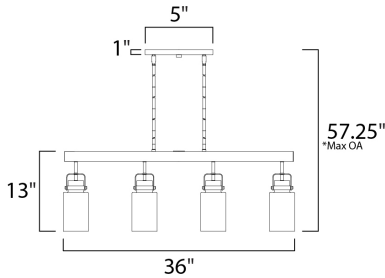

MEASUREMENTS

- DIMENSION : 36" L x 5" W x 13" H
- MAX OAH : 57.25" OAH
- CANOPY : 5" W x 1" H
- HANGING WEIGHT : 4.89 lb

LAMPING

- INPUT VOLTAGE : 120V
- BULB : 4 x 60W Incandescent E26 Medium , 240W Total
- BULB INCLUDED : (Not Included)
- DIMMABLE : Yes