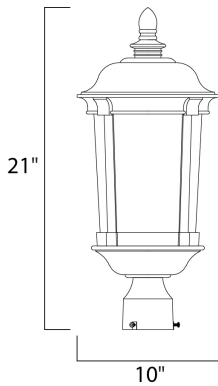

PRODUCT DESCRIPTION

Dover Cast is a traditional, Mediterranean style collection from Maxim Lighting International in Bronze finish with Seedy glass.

MEASUREMENTS

DIMENSION : 10" L x 10" W x 21" H

HANGING WEIGHT : 5.7 lb