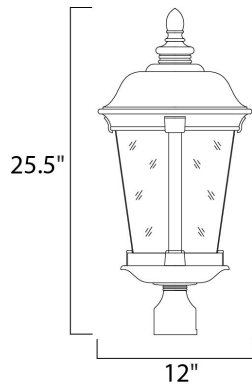

PRODUCT DESCRIPTION

Dover Cast is a traditional, Mediterranean style collection from Maxim Lighting International in Bronze finish with Seedy glass.

MEASUREMENTS

DIMENSION : 12" L x 12" W x 25.5" H

HANGING WEIGHT : 8.38 lb