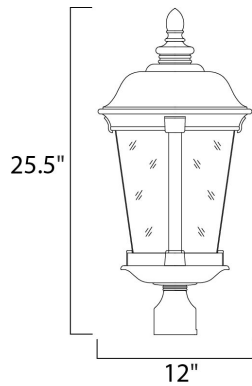

**PRODUCT DESCRIPTION**

Dover Cast is a traditional, Mediterranean style collection from Maxim Lighting International in Bronze finish with Seedy glass.

**MEASUREMENTS**

DIMENSION : 12" L x 12" W x 25.5" H

HANGING WEIGHT : 8.38 lb

**LAMPING**

INPUT VOLTAGE : 120V

BULB : 3 x 40W Incandescent E12 Candelabra , 120W Total

BULB INCLUDED : (Not Included)

DIMMABLE : Yes

**FINISHES OPTION**

 Bronze (BZ)