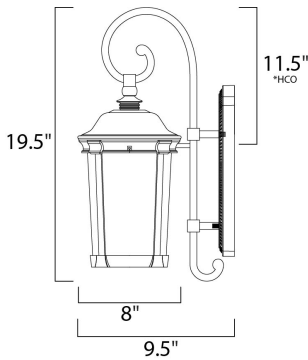

PRODUCT DESCRIPTION

Dover Cast is a traditional, Mediterranean style collection from Maxim Lighting International in Bronze finish with Seedy glass.

MEASUREMENTS

DIMENSION : 8" W x 19.5" H x 9.5" Ext
BACK PLATE : 5" W x 10.5" H x 11.5" HCO
HANGING WEIGHT : 5.5 lb

LAMPING

INPUT VOLTAGE : 120V
BULB : 1 x 60W Incandescent E26 Medium , 60W Total
BULB INCLUDED : (Not Included)
DIMMABLE : Yes

FINISHES OPTION

Bronze (BZ)

GLASS

Seedy CD

MATERIAL

Die Cast Aluminum

RATINGS

cETLus
Wet Location

ADDITIONAL

OPERATING TEMPERATURE:
-20°C (-4°F), 40°C (104°F)

Always consult a qualified electrician before installing any lighting product.