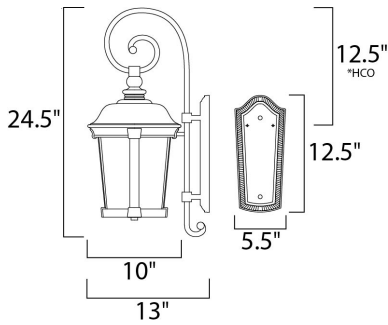

PRODUCT DESCRIPTION

Dover Cast is a traditional, Mediterranean style collection from Maxim Lighting International in Bronze finish with Seedy glass.

MEASUREMENTS

- DIMENSION : 10" W x 24.5" H x 13" Ext
- BACK PLATE : 7" W x 15.75" H x 13.5" HCO
- HANGING WEIGHT : 9.24 lb

LAMPING

- INPUT VOLTAGE : 120V
- BULB : 3 x 40W Incandescent E12 Candelabra , 120W Total
- BULB INCLUDED : (Not Included)
- DIMMABLE : Yes

FINISHES OPTION

- Bronze (BZ)

GLASS

Seedy CD

MATERIAL

Die Cast Aluminum

RATINGS

cETLus
Wet Location

ADDITIONAL

OPERATING TEMPERATURE:
-20°C (-4°F), 40°C (104°F)

Always consult a qualified electrician before installing any lighting product.