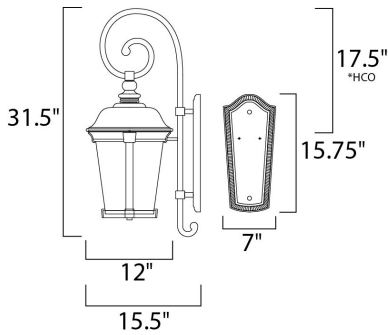

PRODUCT DESCRIPTION

Dover Cast is a traditional, Mediterranean style collection from Maxim Lighting International in Bronze finish with Seedy glass.

MEASUREMENTS

- DIMENSION : 12" W x 31.5" H x 15.5" Ext
- BACK PLATE : 7" W x 15.75" H x 15.5" HCO
- HANGING WEIGHT : 13 lb

LAMPING

- INPUT VOLTAGE : 120V
- BULB : 3 x 40W Incandescent E12 Candelabra , 120W Total
- BULB INCLUDED : (Not Included)
- DIMMABLE : Yes

FINISHES OPTION

- Bronze (BZ)

GLASS

Seedy CD

MATERIAL

Die Cast Aluminum

RATINGS

cETLus
Wet Location

ADDITIONAL

OPERATING TEMPERATURE:
-20°C (-4°F), 40°C (104°F)

Always consult a qualified electrician before installing any lighting product.