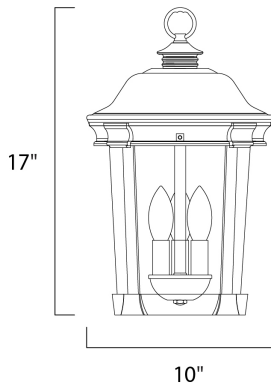

PRODUCT DESCRIPTION

Dover Cast is a traditional, Mediterranean style collection from Maxim Lighting International in Bronze finish with Seedy glass.

MEASUREMENTS

DIMENSION : 10" L x 10" W x 17" H

HANGING WEIGHT : 5.06 lb