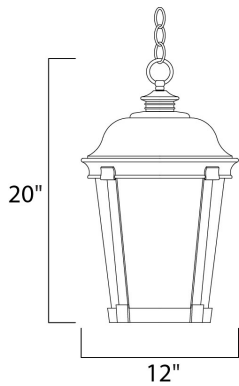

PRODUCT DESCRIPTION

Dover Cast is a traditional, Mediterranean style collection from Maxim Lighting International in Bronze finish with Seedy glass.

MEASUREMENTS

DIMENSION : 12" L x 12" W x 20" H

HANGING WEIGHT : 8.4 lb