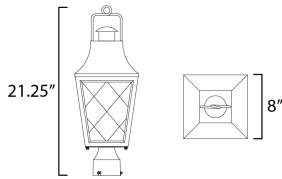

PRODUCT DESCRIPTION

These charming cottage style lanterns feature unique cross-etched glass panels that are Clear and beveled along their edges. Additional design details such as whimsical loops above a chimney element add to the product's delightful appearance. Finished in a Matte Black outdoor rated powder coat, this collection recaptures the appeal of storybook lanterns.

MEASUREMENTS

DIMENSION : 8" W x 21.25" H
 HANGING WEIGHT : 5.24 lb

LAMPING

INPUT VOLTAGE : 120V
 BULB : 1 x 60W Incandescent E26 Medium , 60W Total
 BULB INCLUDED : (Not Included)
 DIMMABLE : Y

FINISHES OPTION