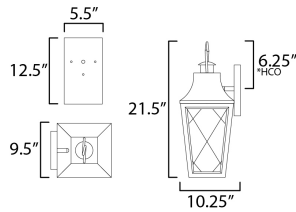

PRODUCT DESCRIPTION

These charming cottage style lanterns feature unique cross-etched glass panels that are Clear and beveled along their edges. Additional design details such as whimsical loops above a chimney element add to the product's delightful appearance. Finished in a Matte Black outdoor rated powder coat, this collection recaptures the appeal of storybook lanterns.