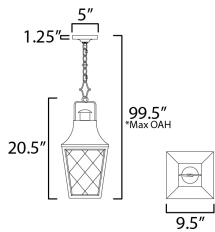

PRODUCT DESCRIPTION

These charming cottage style lanterns feature unique cross-etched glass panels that are Clear and beveled along their edges. Additional design details such as whimsical loops above a chimney element add to the product's delightful appearance. Finished in a Matte Black outdoor rated powder coat, this collection recaptures the appeal of storybook lanterns.

*max overall height

MEASUREMENTS

DIMENSION : 9.5" L x 9.5" W x 20.5" H
 MAX OAH : 99.5" OAH
 CANOPY : 5" W x 1.25" H x 5" L
 HANGING WEIGHT : 7.92 lb

LAMPING

INPUT VOLTAGE : 120V
 BULB : 1 x 60W Incandescent E26 Medium , 60W Total
 BULB INCLUDED : (Not Included)
 DIMMABLE : Y