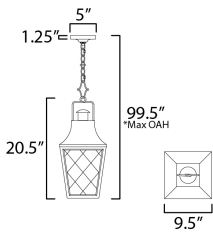

PRODUCT DESCRIPTION

These charming cottage style lanterns feature unique cross-etched glass panels that are Clear and beveled along their edges. Additional design details such as whimsical loops above a chimney element add to the product's delightful appearance. Finished in a Matte Black outdoor rated powder coat, this collection recaptures the appeal of storybook lanterns.

*max overall height

MEASUREMENTS

DIMENSION : 9.5" L x 9.5" W x 20.5" H
 MAX OAH : 99.5" OAH
 CANOPY : 5" W x 1.25" H x 5" L
 HANGING WEIGHT : 7.92 lb

LAMPING

INPUT VOLTAGE : 120V
 BULB : 1 x 60W Incandescent E26 Medium , 60W Total
 BULB INCLUDED : (Not Included)
 DIMMABLE : Y