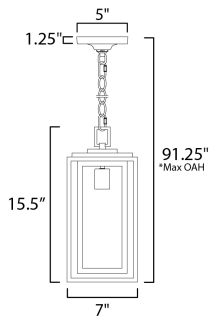

PRODUCT DESCRIPTION

A dual framed structure creates dimension on these outdoor lighting fixtures that is both contemporary and transitional. The construction consists of two frames of square tubing and squared components. The inner frame's Clear Seedy glass reduces glare from the light and appears dirt-free for longer periods. This is a comprehensive collection to brighten all areas of your outdoor space, available in various sized sconces as well as hanging and post configurations.

MEASUREMENTS

- DIMENSION : 7" L x 7" W x 15.5" H
- MAX OAH : 91.25" OAH
- CANOPY : 5" W x 1.25" H
- HANGING WEIGHT : 5.3 lb

LAMPING

- INPUT VOLTAGE : 120V
- BULB : 1 x 60W Incandescent E26 Medium , 60W Total
- BULB INCLUDED : (Not Included)
- DIMMABLE :