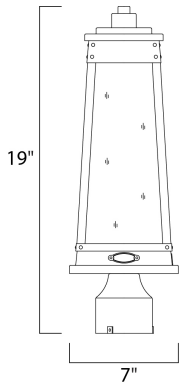

**PRODUCT DESCRIPTION**

A tapered square shade finished in Olde Brass suspends from a bracket to replicate a nautical lantern. Panels of clear Ripple glass allow for the lamp to shine through while still diffusing the light. The medallion at the base of the shade and rivets along the frame are finished in an antique brass to add authenticity to the design.

**MEASUREMENTS**

DIMENSION : 7" L x 7" W x 19" H  
 HANGING WEIGHT : 2.76 lb

**LAMPING**

INPUT VOLTAGE : 120V  
 BULB : 1 x 60W Incandescent E26 Medium , 60W Total  
 BULB INCLUDED : (Not Included)  
 DIMMABLE : Yes