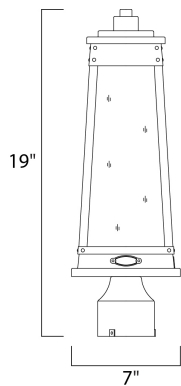

**PRODUCT DESCRIPTION**

A tapered square shade finished in Olde Brass suspends from a bracket to replicate a nautical lantern. Panels of clear Ripple glass allow for the lamp to shine through while still diffusing the light. The medallion at the base of the shade and rivets along the frame are finished in an antique brass to add authenticity to the design.

**MEASUREMENTS**

DIMENSION : 7" L x 7" W x 19" H  
 HANGING WEIGHT : 2.76 lb

**LAMPING**

INPUT VOLTAGE : 120V  
 BULB : 1 x 60W Incandescent E26 Medium , 60W Total  
 BULB INCLUDED : (Not Included)  
 DIMMABLE : Yes