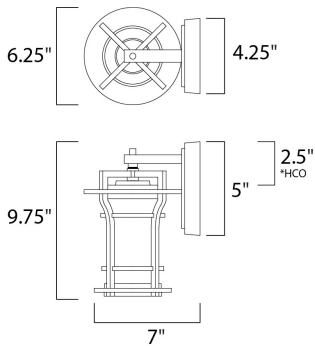

PRODUCT DESCRIPTION

Bold, exterior design of Die Cast aluminum finished in Black Oxide support elongated cylinders of clear Waterglass. Light is gently diffused by a second inner cylinder of Satin White glass.

MEASUREMENTS

DIMENSION : 6.25" W x 9.75" H x 7" Ext
BACK PLATE : 4.25" W x 5" H x 2.5" HCO
HANGING WEIGHT : 3.7 lb

LAMPING

INPUT VOLTAGE : 120V
BULB : 1 x 60W Incandescent E26 Medium , 60W Total
BULB INCLUDED : (Not Included)
DIMMABLE : Yes

FINISHES OPTION

Black Oxide (BO)

GLASS

Water Glass WG

MATERIAL

Aluminum, Glass

RATINGS

cETLus
Wet Location

ADDITIONAL

OPERATING TEMPERATURE:
-20°C (-4°F), 40°C (104°F)

PHOTOMETRIC: Report Found Online

Always consult a qualified electrician before installing any lighting product.