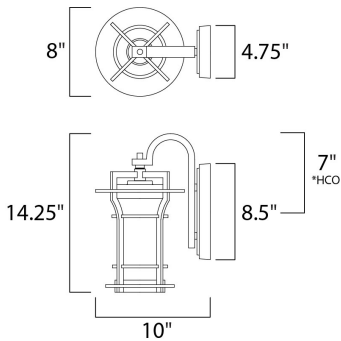

**PRODUCT DESCRIPTION**

Bold, exterior design of Die Cast aluminum finished in Black Oxide support elongated cylinders of clear Waterglass. Light is gently diffused by a second inner cylinder of Satin White glass.

\*height from center of outlet to the top of the fixture

**MEASUREMENTS**

DIMENSION : 8" W x 14.25" H x 10" Ext  
 BACK PLATE : 4.75" W x 8.5" H x 7" HCO  
 HANGING WEIGHT : 6.6 lb

**LAMPING**

INPUT VOLTAGE : 120V  
 BULB : 1 x 60W Incandescent E26 Medium , 60W Total  
 BULB INCLUDED : (Not Included)  
 DIMMABLE : Yes