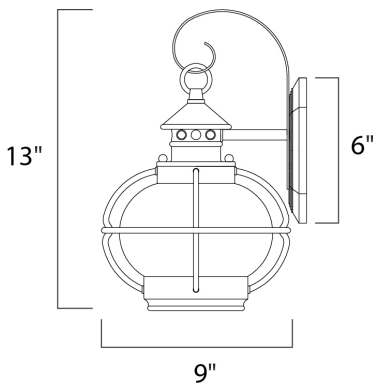

PRODUCT DESCRIPTION

Portsmouth is a traditional, early American style collection from Maxim Lighting International in Oil Rubbed Bronze finish with Seedy glass.

MEASUREMENTS

DIMENSION : 8" W x 13" H x 9" Ext
 BACK PLATE : 6" W x 6" H x 6" HCO
 HANGING WEIGHT : 1.21 lb

LAMPING

INPUT VOLTAGE : 120V
 BULB : 1 x 60W Incandescent E26 Medium , 60W Total
 BULB INCLUDED : (Not Included)
 DIMMABLE : Yes

FINISHES OPTION

 Oil Rubbed Bronze (OI)

GLASS

Seedy CD

MATERIAL

Aluminum, Glass